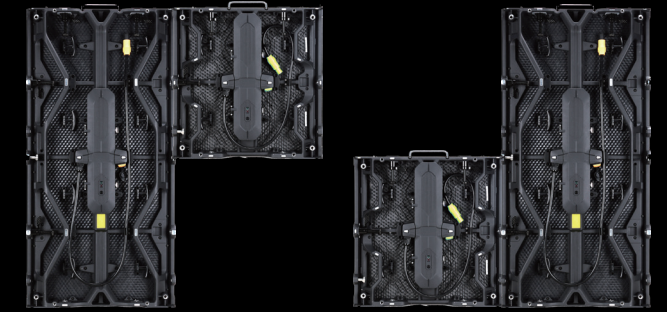

400-6645-658

04.2020

Shenzhen Dicolor Optoelectronics Co.,Ltd.

Appearance

Product specifications

Product	DP-261	DP-291	DP-391	DP-390	DP-480	DP-590
Pixel Pitch (mm)	2.604	2.97	3.91	3.91	4.81	5.95
Cabinet size (WxHxD/mm)	500x500x65	500x500x65	500x1000x65 500x500x65	500x1000x67 500x500x67	500x1000x67 500x500x67	500x1000x67 500x500x67
Cabinet Resolution	192x192	168x168	128x256 128x128	128x256 128x128	104x208 104x104	84x168 84x84
Cabinet Weight (Kg)	6.5	7	7/11.5	7/11.5	7/11.5	7/11.5
Brightness (Nits)	800	800	800	3500	3500	3500
Refresh Rate (Hz)	3840	≥ 1920	≥ 1920	≥ 3840	≥ 3840	≥ 3840
Gray Scale (Bit)	14	14	14	14	14	14
IP Rating (Front/Rear)	IP40/IP21	IP40/IP21	IP40/IP21	IP65/54	IP65/54	IP65/54
Max./Avg Power Consumption(W/m ²)	520/173	456/152	460/153	650/217	650/217	650/217
Curve	± 5° /90°	± 5° /90°	± 15° /90°	± 10° /90°	± 10° /90°	± 15° /90°

Front Maintenance

DP series indoor products support module front and rear maintenance.

Curved Splicing

All DP series support curved splicing.

Styling Splicing

Two sizes of cabinets support up and down splicing, left and right misalignment.

Right Angle Splicing

The four DP cabinets can be assembled into a cubic column shape.

Triple Protection

The DP series is designed with triple protection, anti-collision for lamp/cabinet/cabinet corner.

Rubberized protection
Cabinet anti-collision