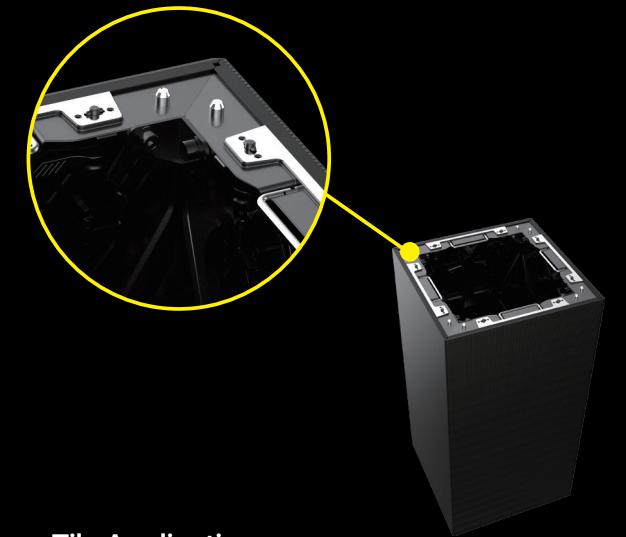

400-6645-658

04.2020

Shenzhen Dicolor Optoelectronics Co.,Ltd.

Appearance

Product specifications

Product	DP-261	DP-291	DP-391	DP-390	DP-480	DP-590
Pixel Pitch (mm)	2.604	2.97	3.91	3.91	4.81	5.95
Cabinet size (WxHxD/mm)	500x500x65	500x500x65	500x1000x65 500x500x65	500x1000x67 500x500x67	500x1000x67 500x500x67	500x1000x67 500x500x67
Cabinet Resolution	192x192	168x168	128x256 128x128	128x256 128x128	104x208 104x104	84x168 84x84
Cabinet Weight (Kg)	6.5	7	7/11.5	7/11.5	7/11.5	7/11.5
Brightness (Nits)	800	800	800	3500	3500	3500
Refresh Rate (Hz)	3840	≥ 1920	≥ 1920	≥ 3840	≥ 3840	≥ 3840
Gray Scale (Bit)	14	14	14	14	14	14
IP Rating (Front/Rear)	IP40/IP21	IP40/IP21	IP40/IP21	IP65/54	IP65/54	IP65/54
Max./Avg Power Consumption(W/m ²)	520/173	456/152	460/153	650/217	650/217	650/217
Curve	± 5° /90°	± 5° /90°	± 15° /90°	± 10° /90°	± 10° /90°	± 15° /90°

Front Maintenance

DP series indoor products support module front and rear maintenance.

Curved Splicing

All DP series support curved splicing.

Styling Splicing

Two sizes of cabinets support up and down splicing, left and right misalignment.

Right Angle Splicing

The four DP cabinets can be assembled into a cubic column shape.

Triple Protection

The DP series is designed with triple protection, anti-collision for lamp/cabinet/cabinet corner.

Rubberized protection
Cabinet anti-collision