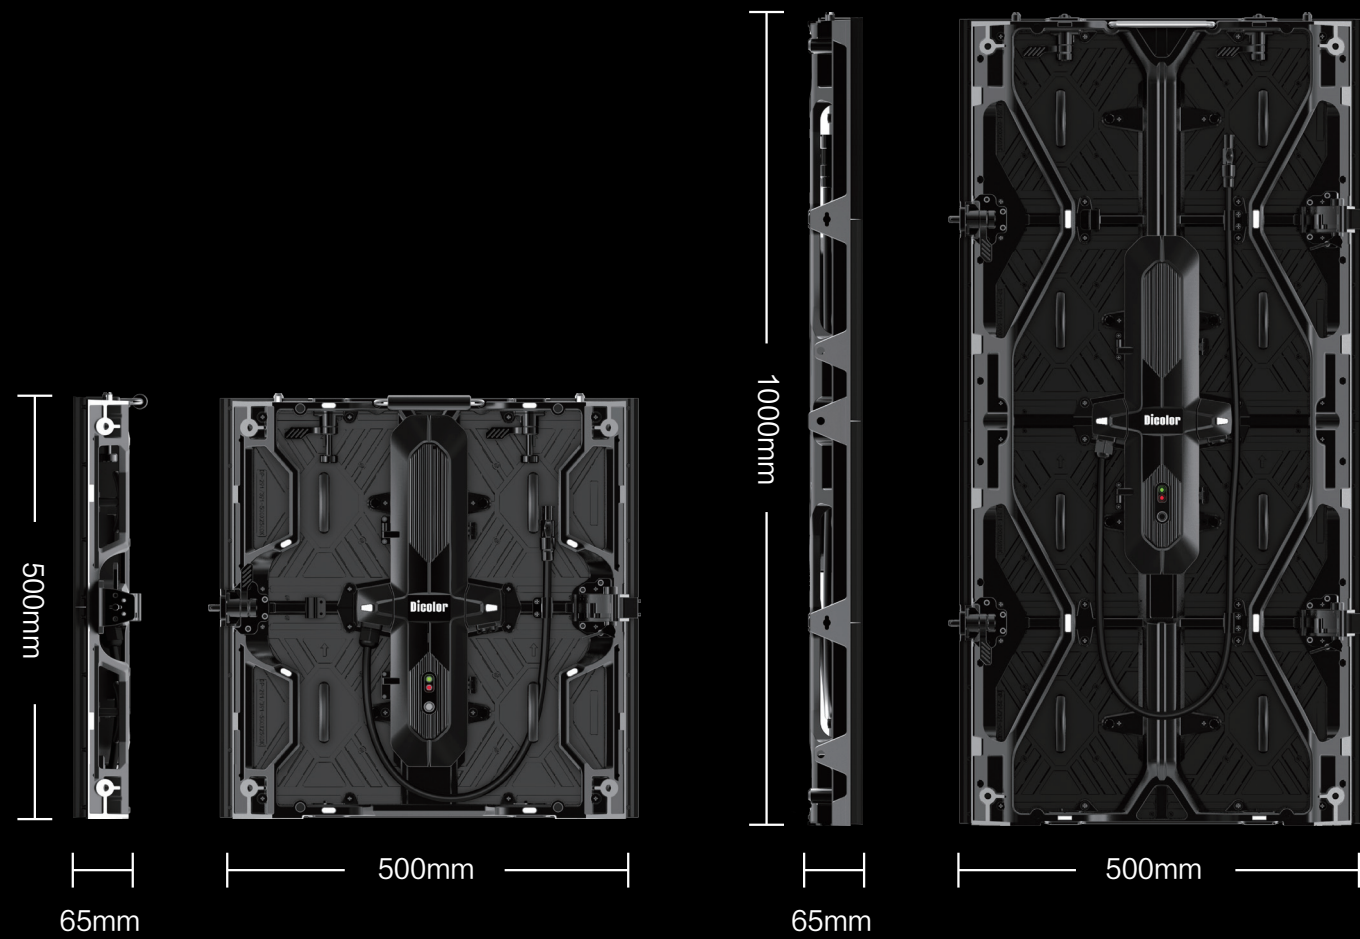

400-6645-658

04.2020

Shenzhen Dicolor Optoelectronics Co.,Ltd.

Appearance

Product specifications

Product	DP-261	DP-291	DP-391	DP-390	DP-480	DP-590
Pixel Pitch (mm)	2.604	2.97	3.91	3.91	4.81	5.95
Cabinet size (WxHxD/mm)	500x500x65	500x500x65	500x1000x65 500x500x65	500x1000x67 500x500x67	500x1000x67 500x500x67	500x1000x67 500x500x67
Cabinet Resolution	192x192	168x168	128x256 128x128	128x256 128x128	104x208 104x104	84x168 84x84
Cabinet Weight (Kg)	6.5	7	7/11.5	7/11.5	7/11.5	7/11.5
Brightness (Nits)	800	800	800	3500	3500	3500
Refresh Rate (Hz)	3840	≥ 1920	≥ 1920	≥ 3840	≥ 3840	≥ 3840
Gray Scale (Bit)	14	14	14	14	14	14
IP Rating (Front/Rear)	IP40/IP21	IP40/IP21	IP40/IP21	IP65/54	IP65/54	IP65/54
Max./Avg Power Consumption(W/m ²)	520/173	456/152	460/153	650/217	650/217	650/217
Curve	± 5° /90°	± 5° /90°	± 15° /90°	± 10° /90°	± 10° /90°	± 15° /90°

Front Maintenance

DP series indoor products support module front and rear maintenance.

Curved Splicing

All DP series support curved splicing.

Styling Splicing

Two sizes of cabinets support up and down splicing, left and right misalignment.

Right Angle Splicing

The four DP cabinets can be assembled into a cubic column shape.

Triple Protection

The DP series is designed with triple protection, anti-collision for lamp/cabinet/cabinet corner.

Rubberized protection
Cabinet anti-collision